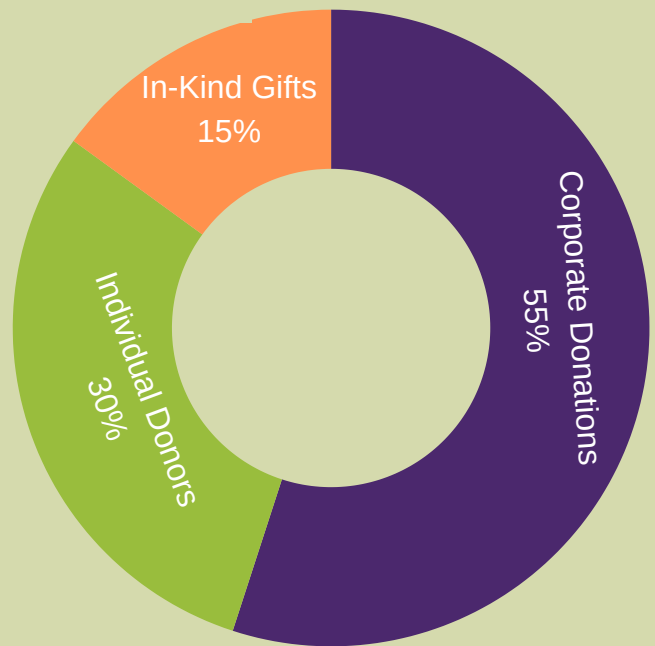

Your Impact 2024 Q1/Q2

When we received the call from Nathan regarding a potential donation of food for the shelter we were excited to accept the opportunity. When arriving and seeing what Irving Shipbuilding Inc. was donating to us we were overwhelmed with gratitude. Donations such as this have a large positive impact on those who use our services. This donation will supplement about 1 month of meals to those who stay at the shelter. 3 meals a day X 40 people, that's over 3600 meals your donation has helped us provide to those and their children who use the services at Bryony House.

THANK YOU

THANK YOU to the Telus Friendly Future Foundation for supporting the Youth who use the services at Bryony House. Working together to make a positive impact on the youth who have experienced trauma from witnessing IPV. Watch for updates on the roll out of this new initiative.

In Canada, **two in five women** will experience domestic violence in their lifetime.

Shoppers Drug Mart is raising funds for Bryony House we are so grateful for their support.

"I was so excited to hear that once again we would be receiving this donation from Irving Shipbuilding Inc. I had 2 youth who are staying at the shelter this year help me pack it all away and they were very excited for the fruit loops and I was excited for everything else to cook great meals with" Chef Greg